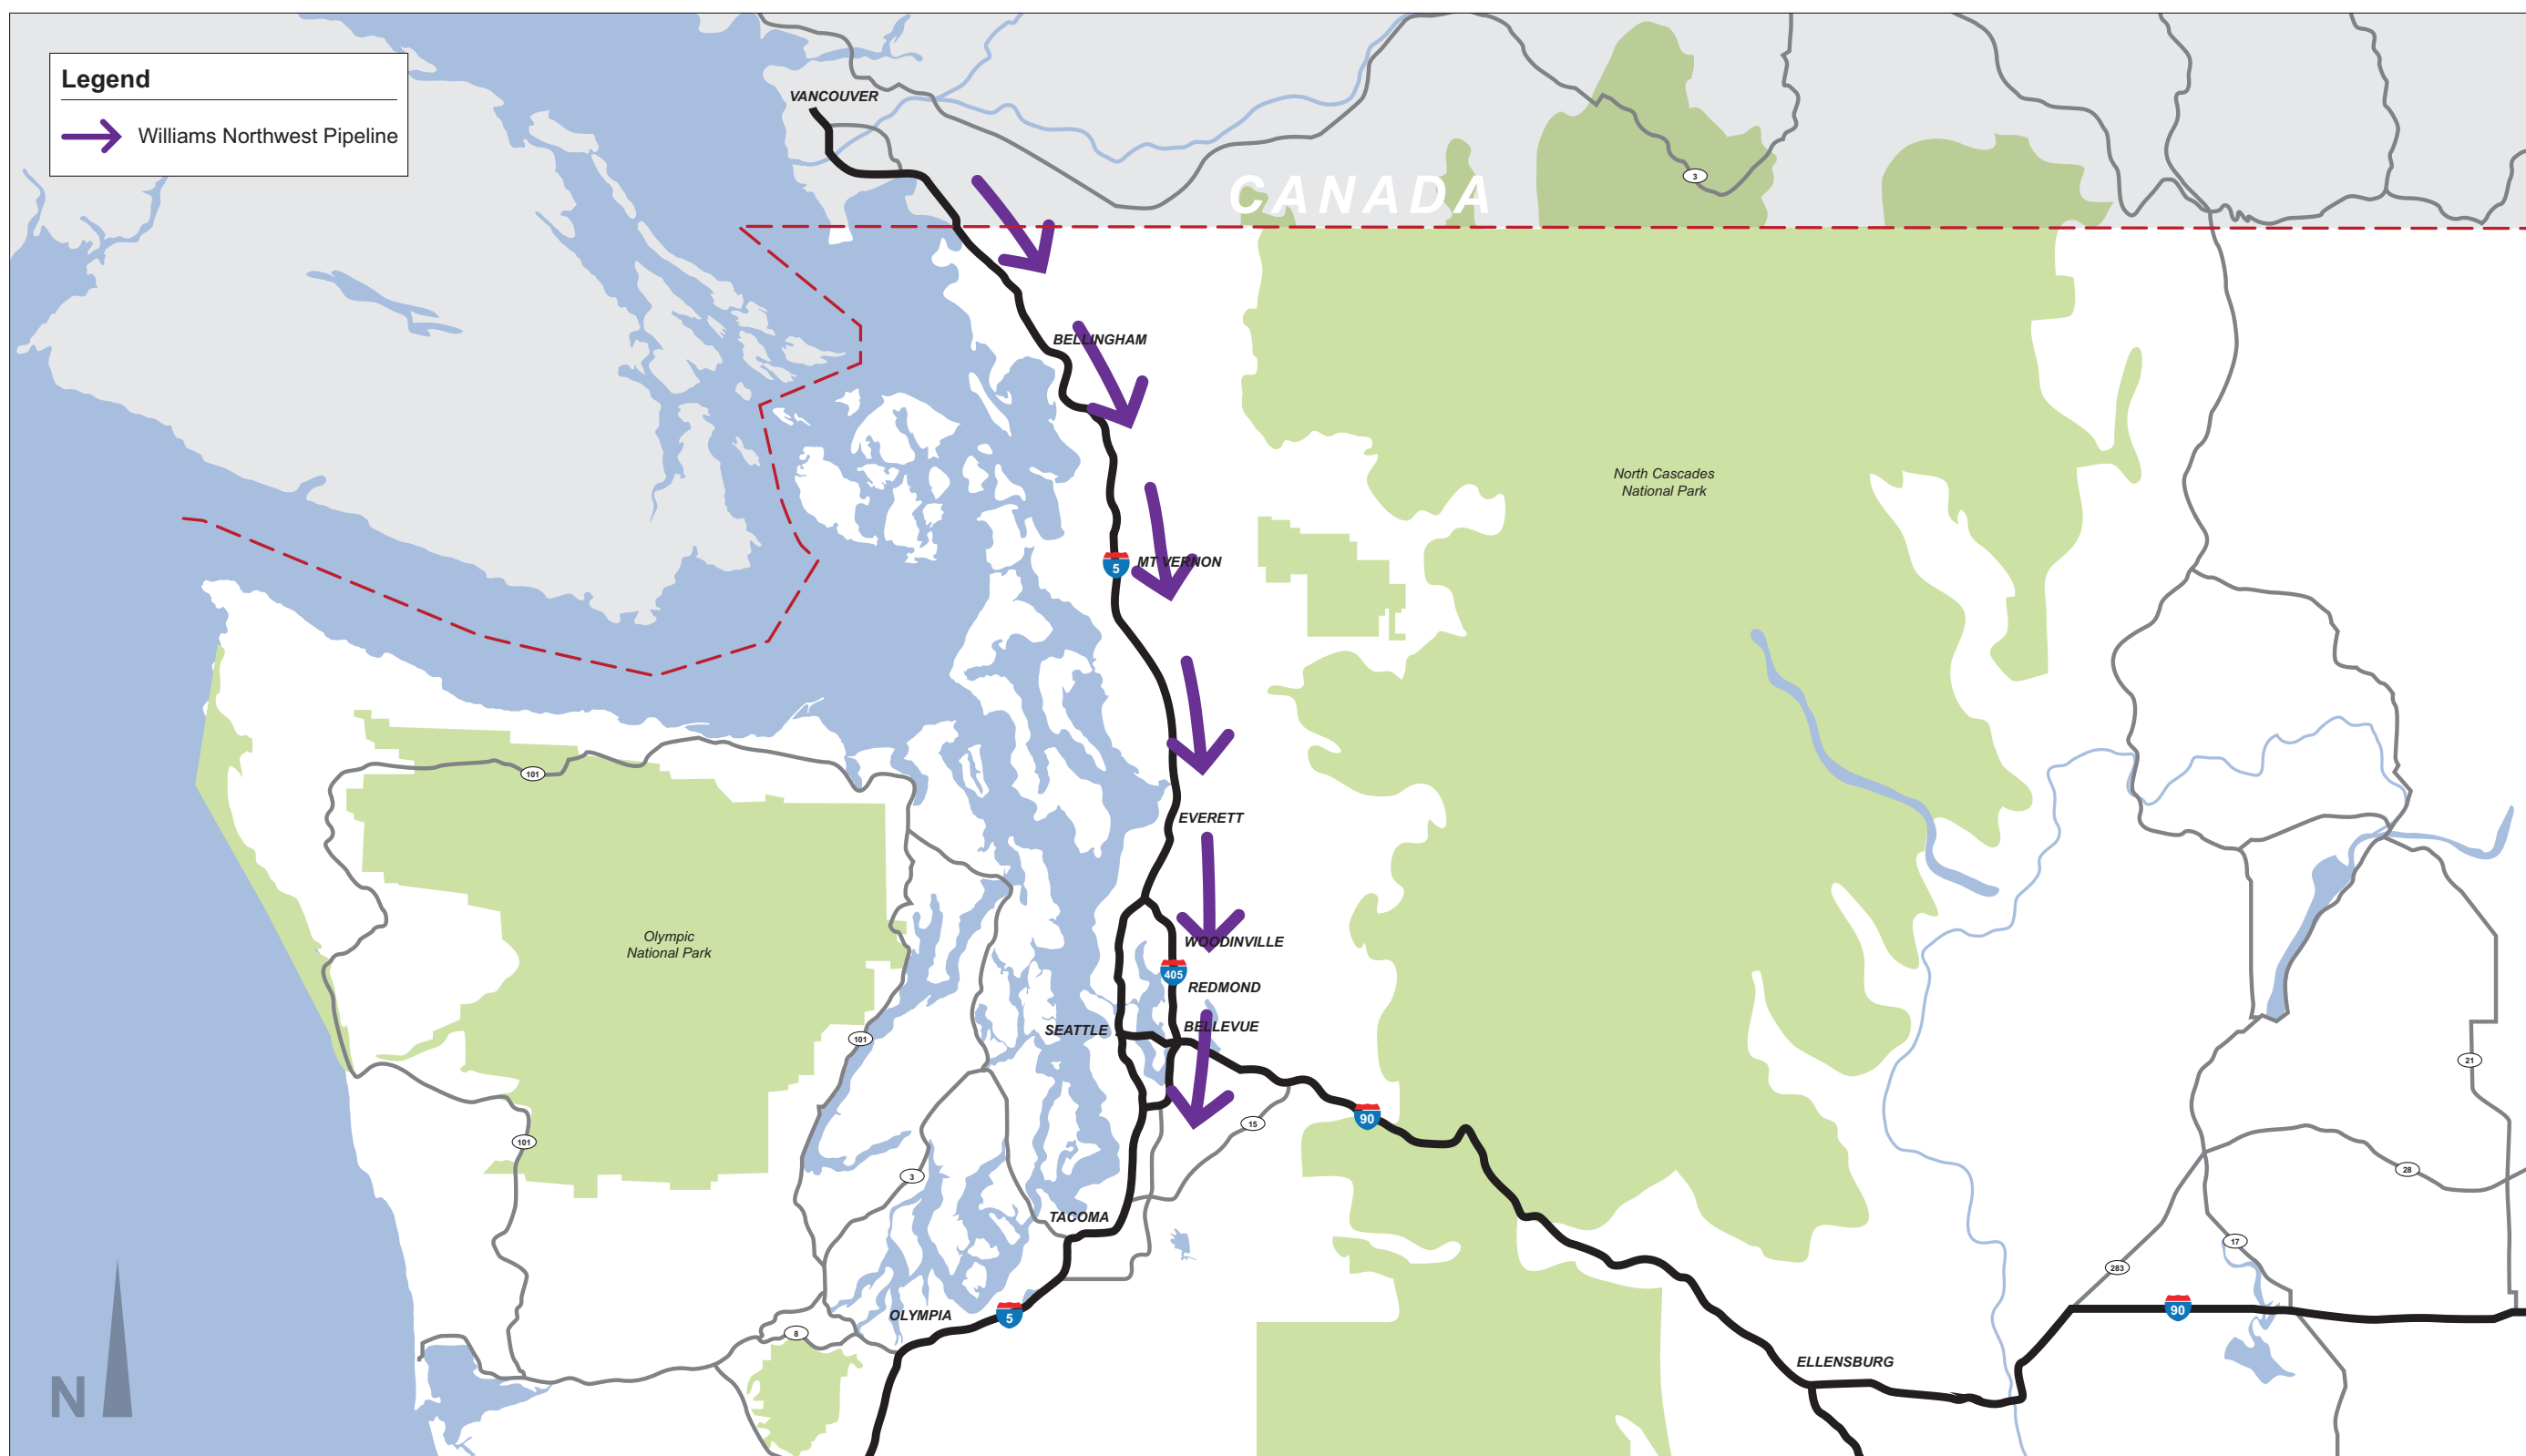

# How Natural Gas Gets to Your Home or Business

The natural gas serving northern King County comes from Canada and travels through Williams' Northwest Pipeline (an interstate transmission pipeline crossing the states of Washington, Oregon, Idaho, Wyoming, Utah and Colorado).

Puget Sound Energy connects its natural gas system to Williams' Northwest Pipeline in order to serve local customers.

Locally, PSE connects to the Williams' Northwest Pipeline system near Cottage Lake through a distribution pipeline called the Duvall lateral, which serves approximately 27,000 customers in Woodinville, Bothell, Kenmore, Kirkland and unincorporated King County.

Because of the interconnectivity of the natural gas system, all pipelines in the area must work together to ensure adequate operating pressure and reliable service to customers.