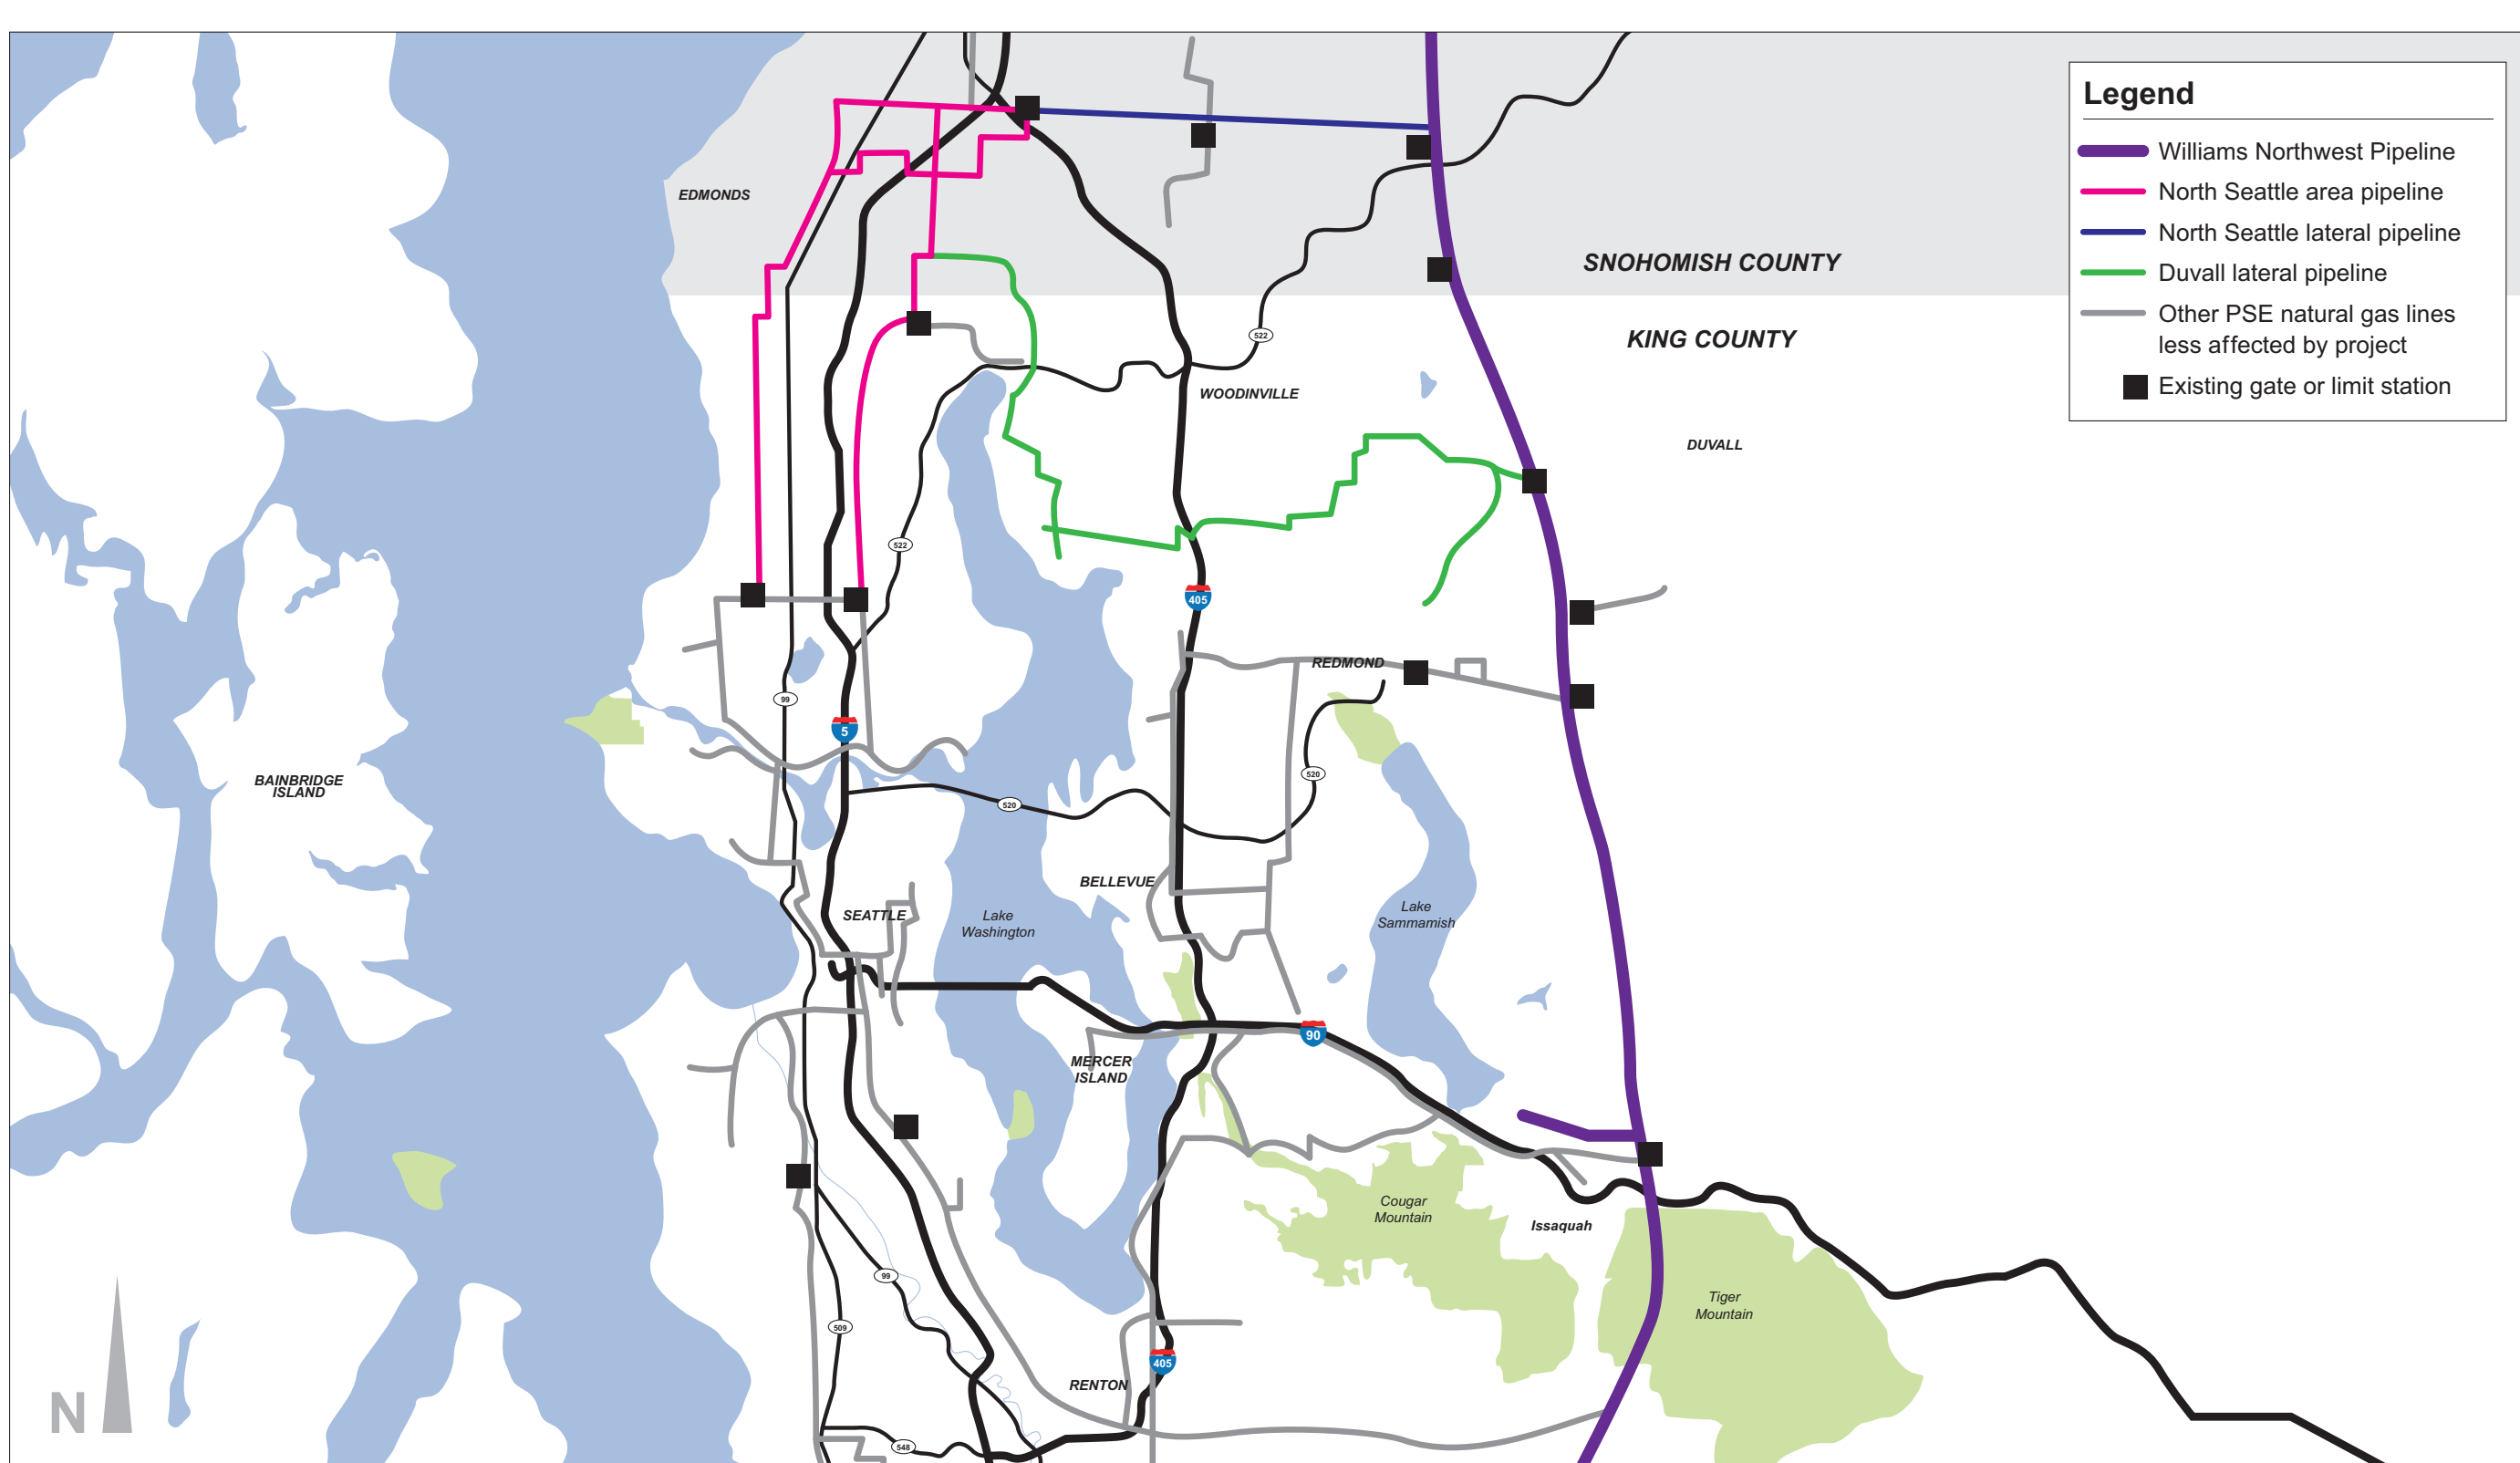

# How Natural Gas Gets to Your Home or Business

The natural gas serving northern King County comes from Canada and travels through Williams' Northwest Pipeline (an interstate transmission pipeline crossing the states of Washington, Oregon, Idaho, Wyoming, Utah and Colorado).

Puget Sound Energy connects its natural gas system to Williams' Northwest Pipeline in order to serve local customers.

Locally, PSE connects to the Williams' Northwest Pipeline system near Cottage Lake through a distribution pipeline called the Duvall lateral, which serves approximately 27,000 customers in Woodinville, Bothell, Kenmore, Kirkland and unincorporated King County.

Because of the interconnectivity of the natural gas system, all pipelines in the area must work together to ensure adequate operating pressure and reliable service to customers.