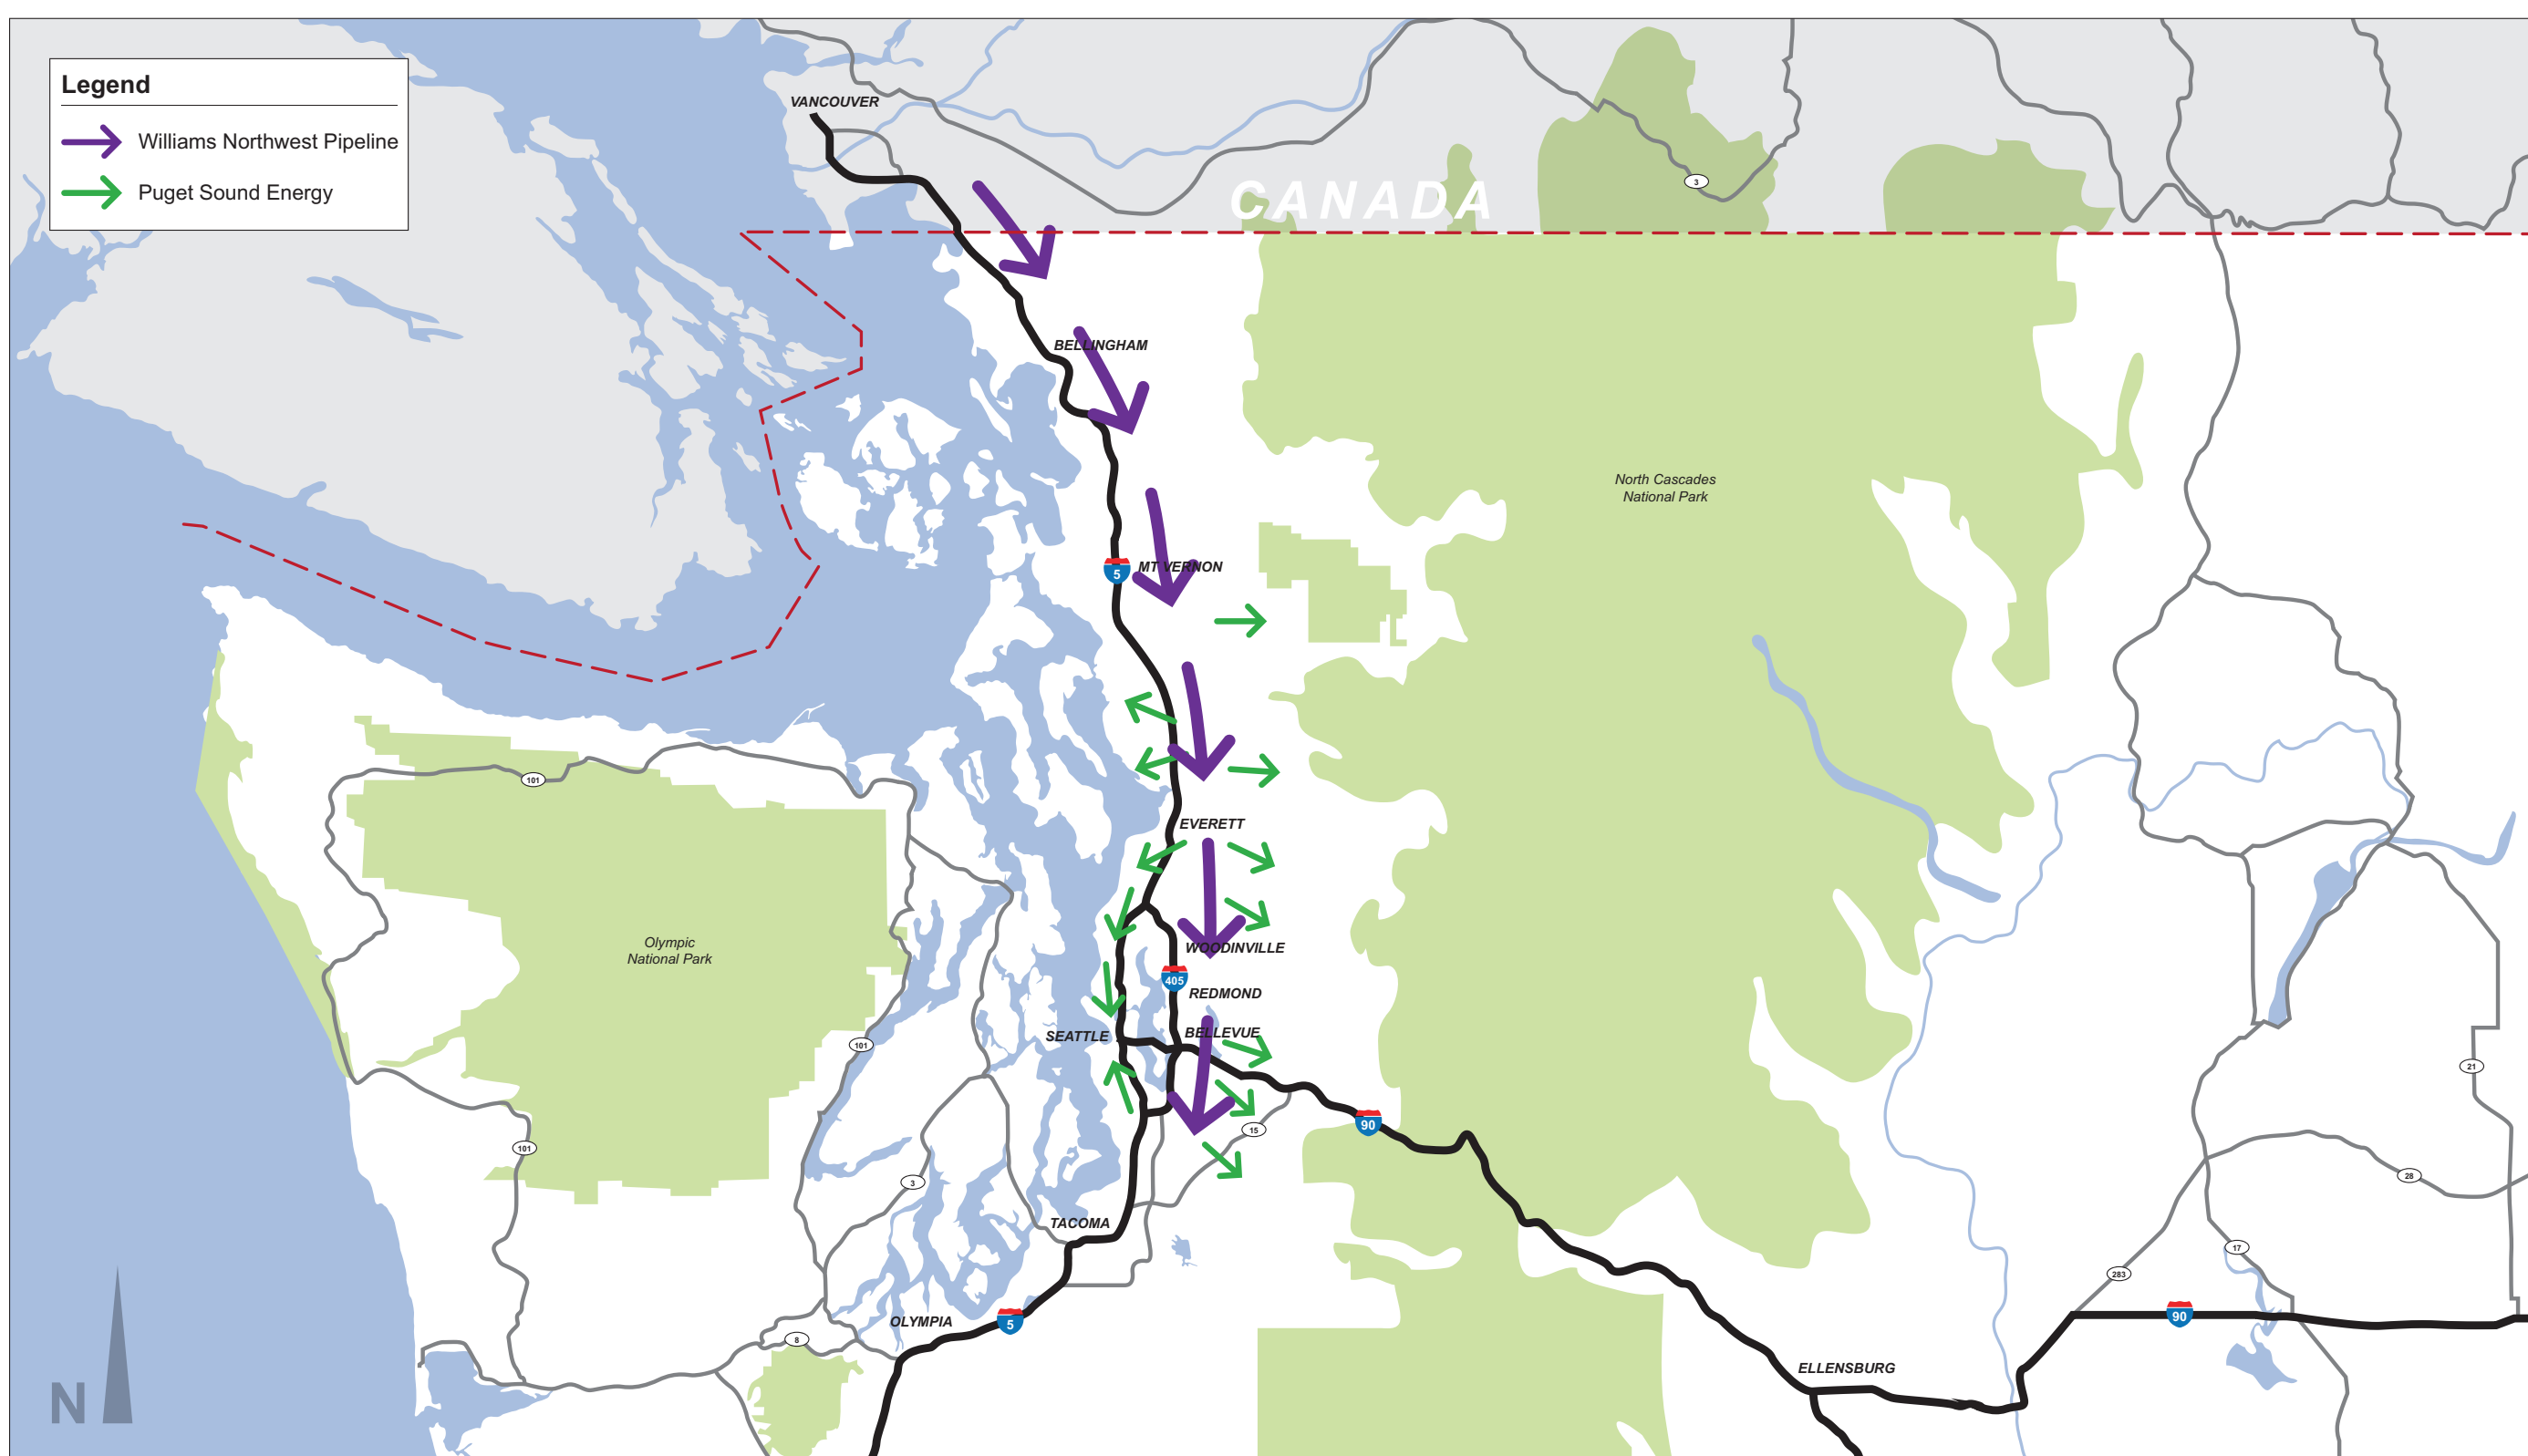

# How Natural Gas Gets to Your Home or Business

The natural gas serving northern King County comes from Canada and travels through Williams' Northwest Pipeline (an interstate transmission pipeline crossing the states of Washington, Oregon, Idaho, Wyoming, Utah and Colorado).

Puget Sound Energy connects its natural gas system to Williams' Northwest Pipeline in order to serve local customers.

Locally, PSE connects to the Williams' Northwest Pipeline system near Cottage Lake through a distribution pipeline called the Duvall lateral, which serves approximately 27,000 customers in Woodinville, Bothell, Kenmore, Kirkland and unincorporated King County.

Because of the interconnectivity of the natural gas system, all pipelines in the area must work together to ensure adequate operating pressure and reliable service to customers.